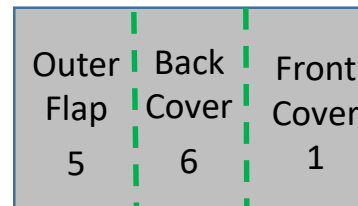

# Trifold Brochure Design Guide

Available in 32# Bond and 40#  
Silk Coated Paper

Roll Fold

Outer Page

Inner Page

## **Border Area: 8.5" x 11"**

All printed products have a standard border of .20" (5mm) on each of the sides

## **Trifold Section:**

Each Trifold panel is 8" x 3.33" per section.